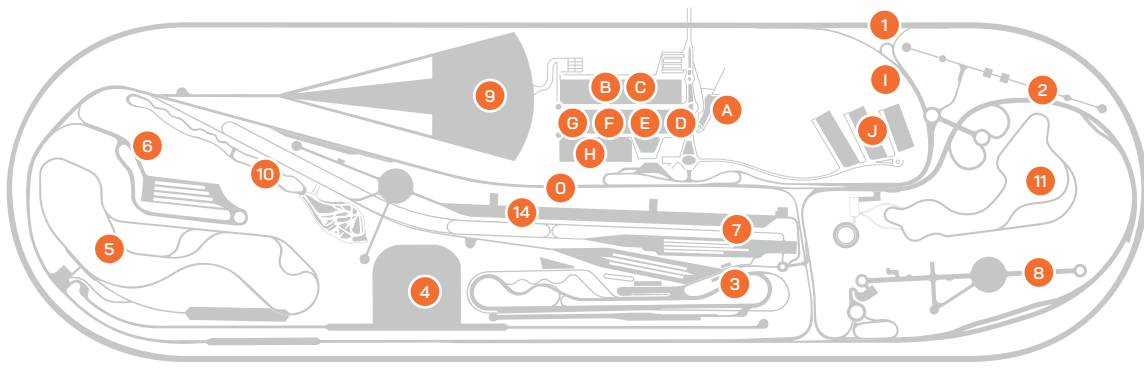

- 70 km from Barcelona International Airport
- 50 km from Reus Airport
- 37 km from Sitges

- 0** *Highway Loop*
- 1** *High-Speed Circuit*
- 2** *External Noise Track*
- 3** *Accelerated Fatigue Track A & Comfort Track*
- 4** *Dynamic Platform A*
- 5** *Dry Handling Circuit*
- 6** *Test Hills*
- 7** *Wet Braking Surfaces & Specific Comfort Surfaces*
- 8** *Urban Area*
- 9** *Dynamic Platform B*
- 10** *Off-Road Track*
- 11** *Wet Handling Circuit*
- 14** *ADAS - Connected & Automated Vehicle Track*
- A** *Main Building*
Homologation
Corporate services
- B** *Passive Safety*
Crash test lab.
Pedestrian lab.
Project offices
Workshops
- C** *Body Development*
- D** *Powertrain and Thermal Management*
Engine lab.
Emissions lab.
Climatic chamber
VTshed
Project offices
- E** *Body & Components*
Body closures durability lab.
Fatigue lab.
Components lab.
Airbag lab.
Sun simulation chamber
- F** *Active Safety*
Brakes workshop
Vehicle dynamics workshops
Kinematic & Compliance test rig
- G** *NVH*
Hemi-anechoic chamber
Sound quality room
Project offices
Workshops
- H** *Homologation*
Workshops
Test rigs
Optical lab.
- I** *Durability Workshops*
- J** *Clients Workshops*